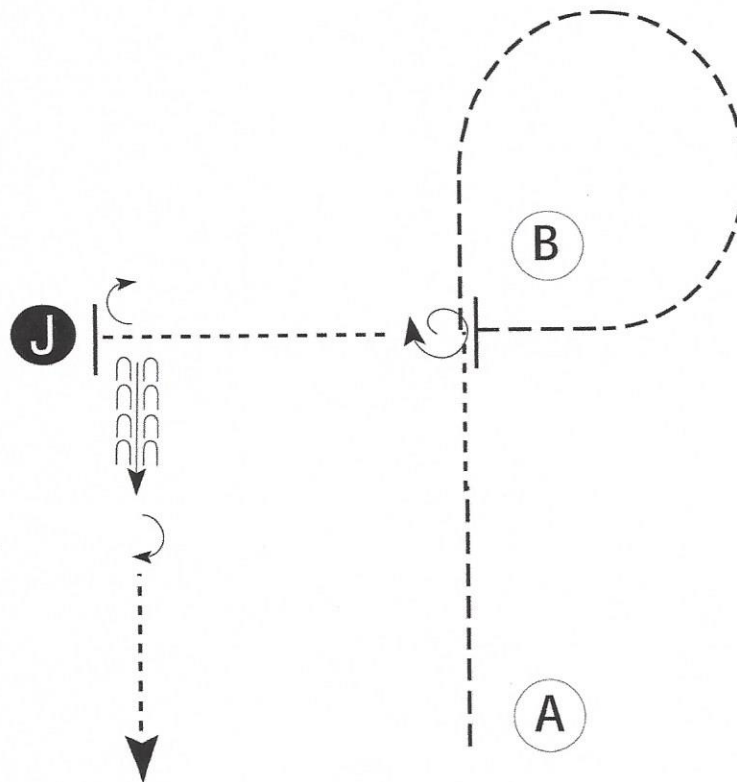

Showmanship (All Youth - Amateur - Amateur Select)

Be ready at A.

1. Trot halfway to B.
2. Walk two horse lengths.
3. Trot to and around B as shown.
4. Trot past B and stop. Perform a 360 degree turn.
5. Walk to judge and set up for inspection.
6. When dismissed, perform a 90 degree turn and back approximately 2 horse lengths.
7. Perform a 180 degree turn and walk straight away.

Follow the instructions of your ring steward.

Walk	-----
Trot	- - - - -
Back	← ㄩ ㄩ ㄩ ㄩ
Marker	⊙ B
Judge	● J